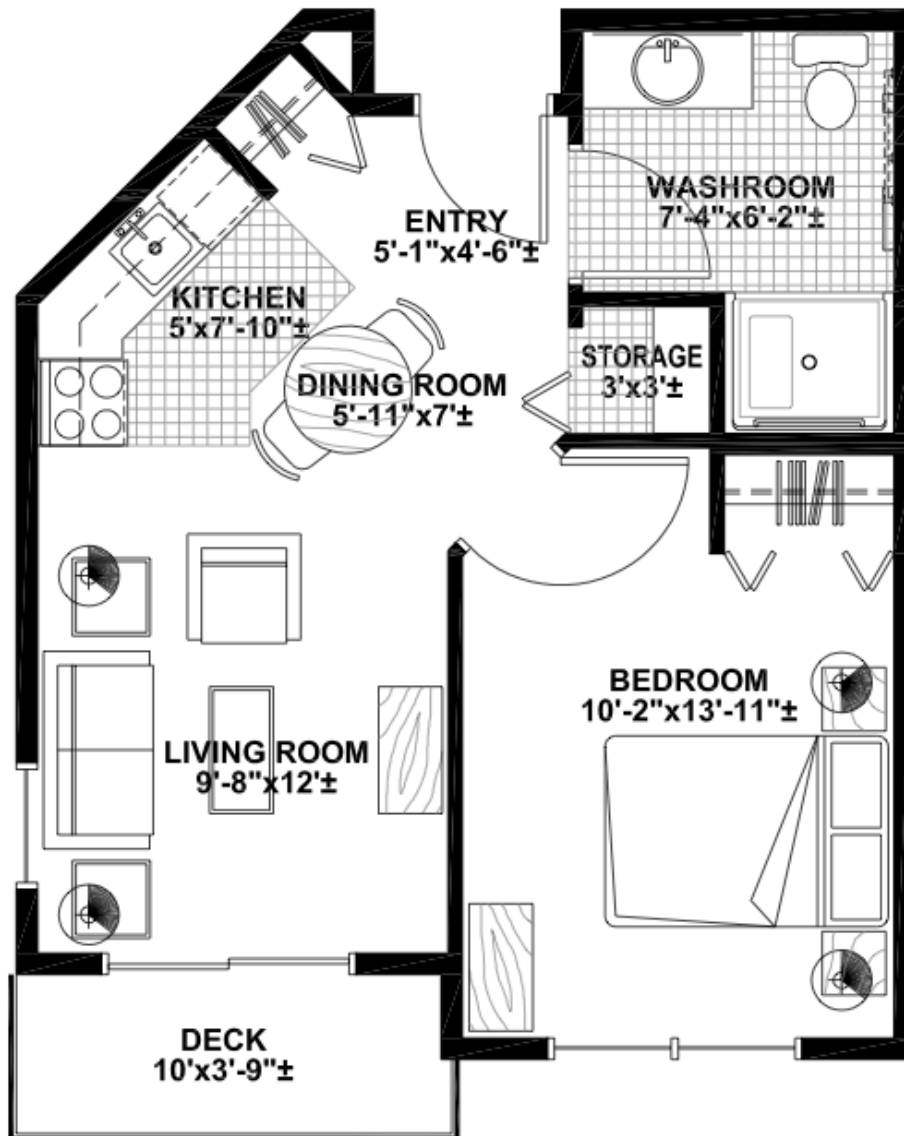

Hallmark on the Lake Independent Living

31622 Charlotte Avenue
Abbotsford, BC

Unit G: ± 471 square feet

Please give us a call with your questions, and we'll be happy to help.

604.853.8993 or 1.866.399.0053
info@hallmarkretirement.ca
www.hallmarkretirement.ca