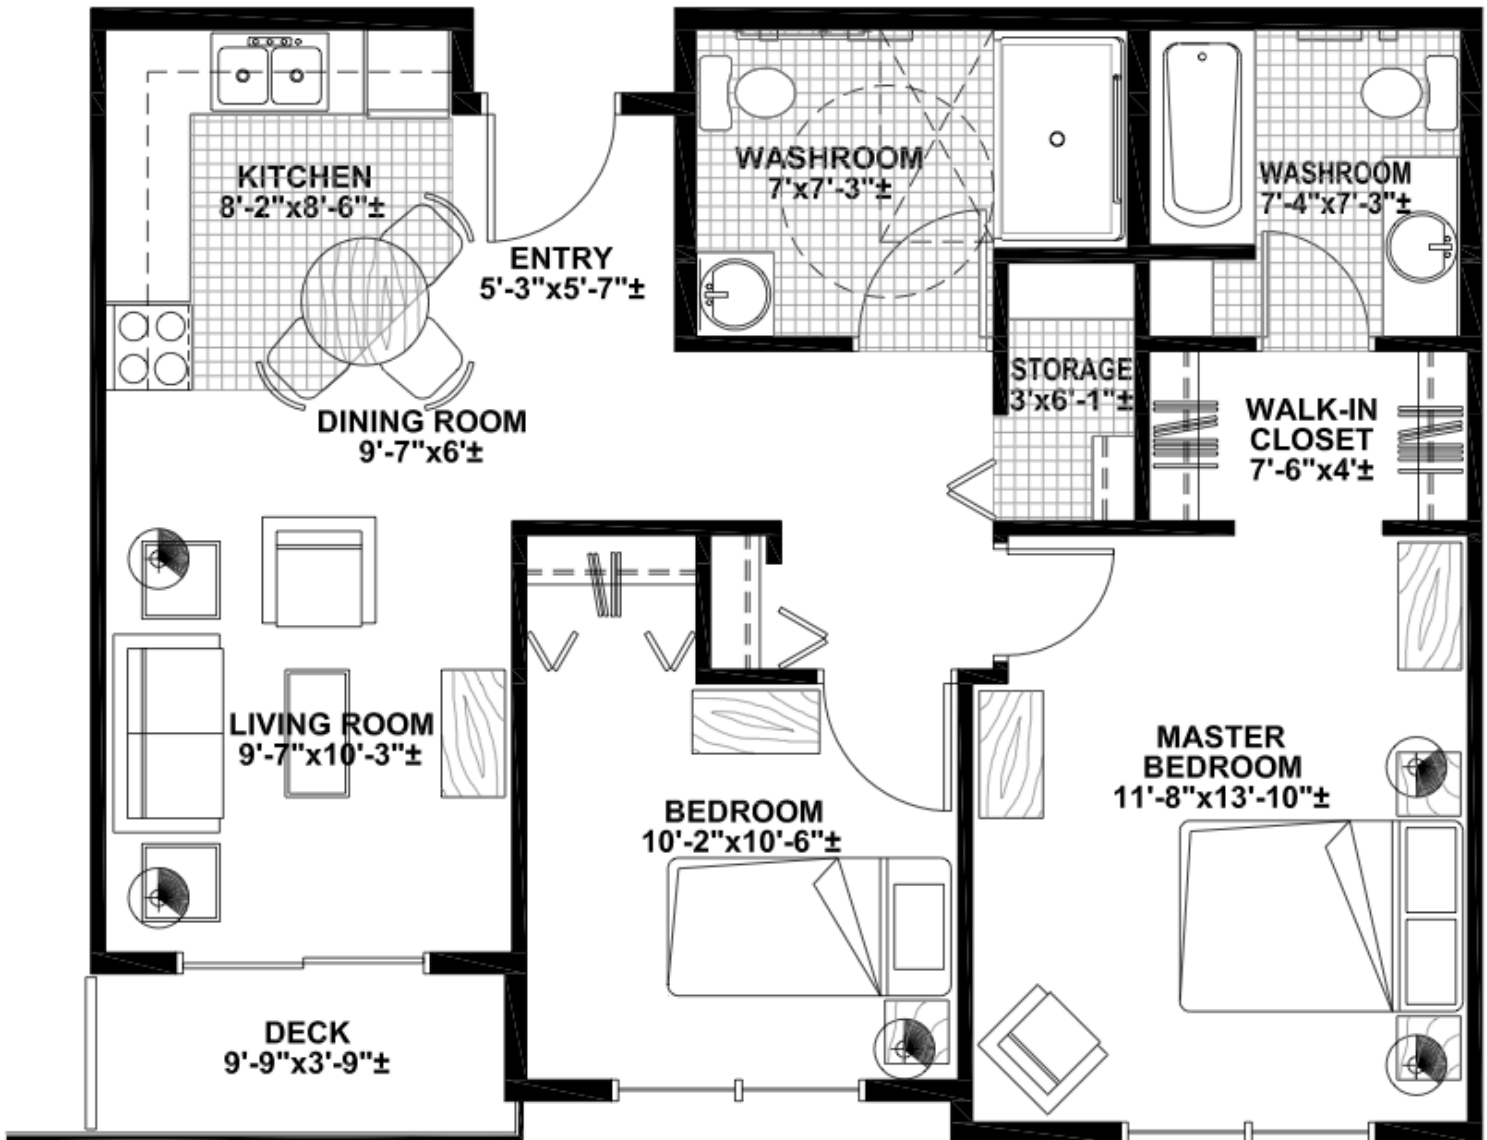

Hallmark on the Lake Independent Living

31622 Charlotte Avenue
Abbotsford, BC

Unit Q: ± 817 square feet

Please give us a call with your questions, and we'll be happy to help.

604.853.8993 or 1.866.399.0053
info@hallmarkretirement.ca
www.hallmarkretirement.ca