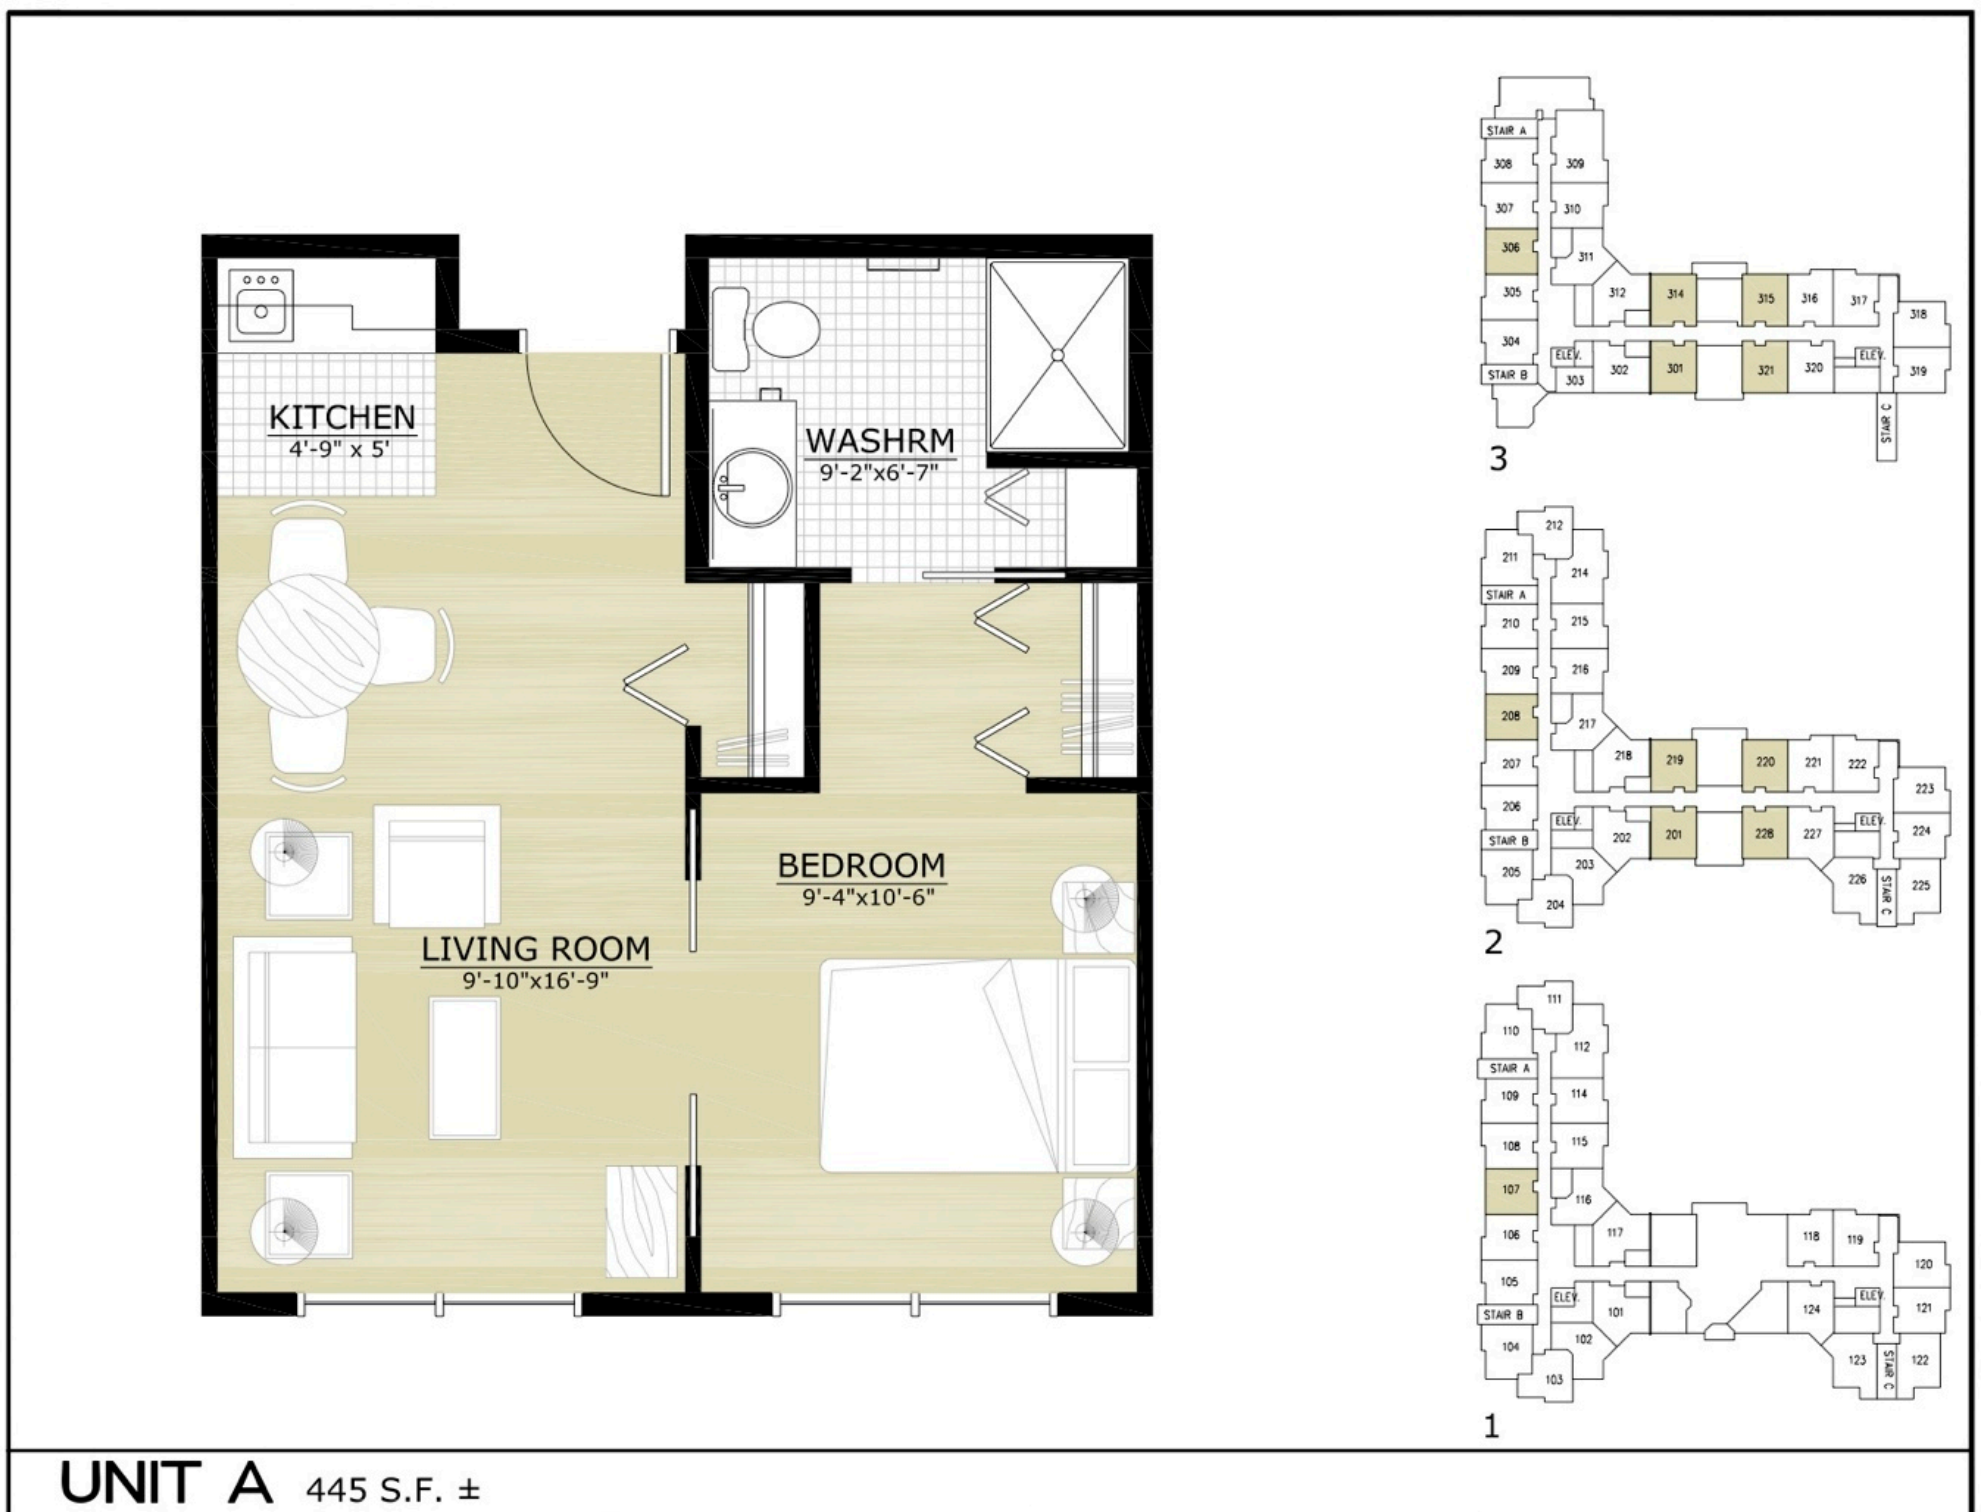

Hallmark on the Park - Assisted Living

3055 Princess Street, Abbotsford, BC

Unit A - 445± square feet

Please give us a call with your questions, and we'll be happy to help.

604.859.0053 or 1.866.399.0053
info@hallmarkretirement.ca
www.hallmarkretirement.ca