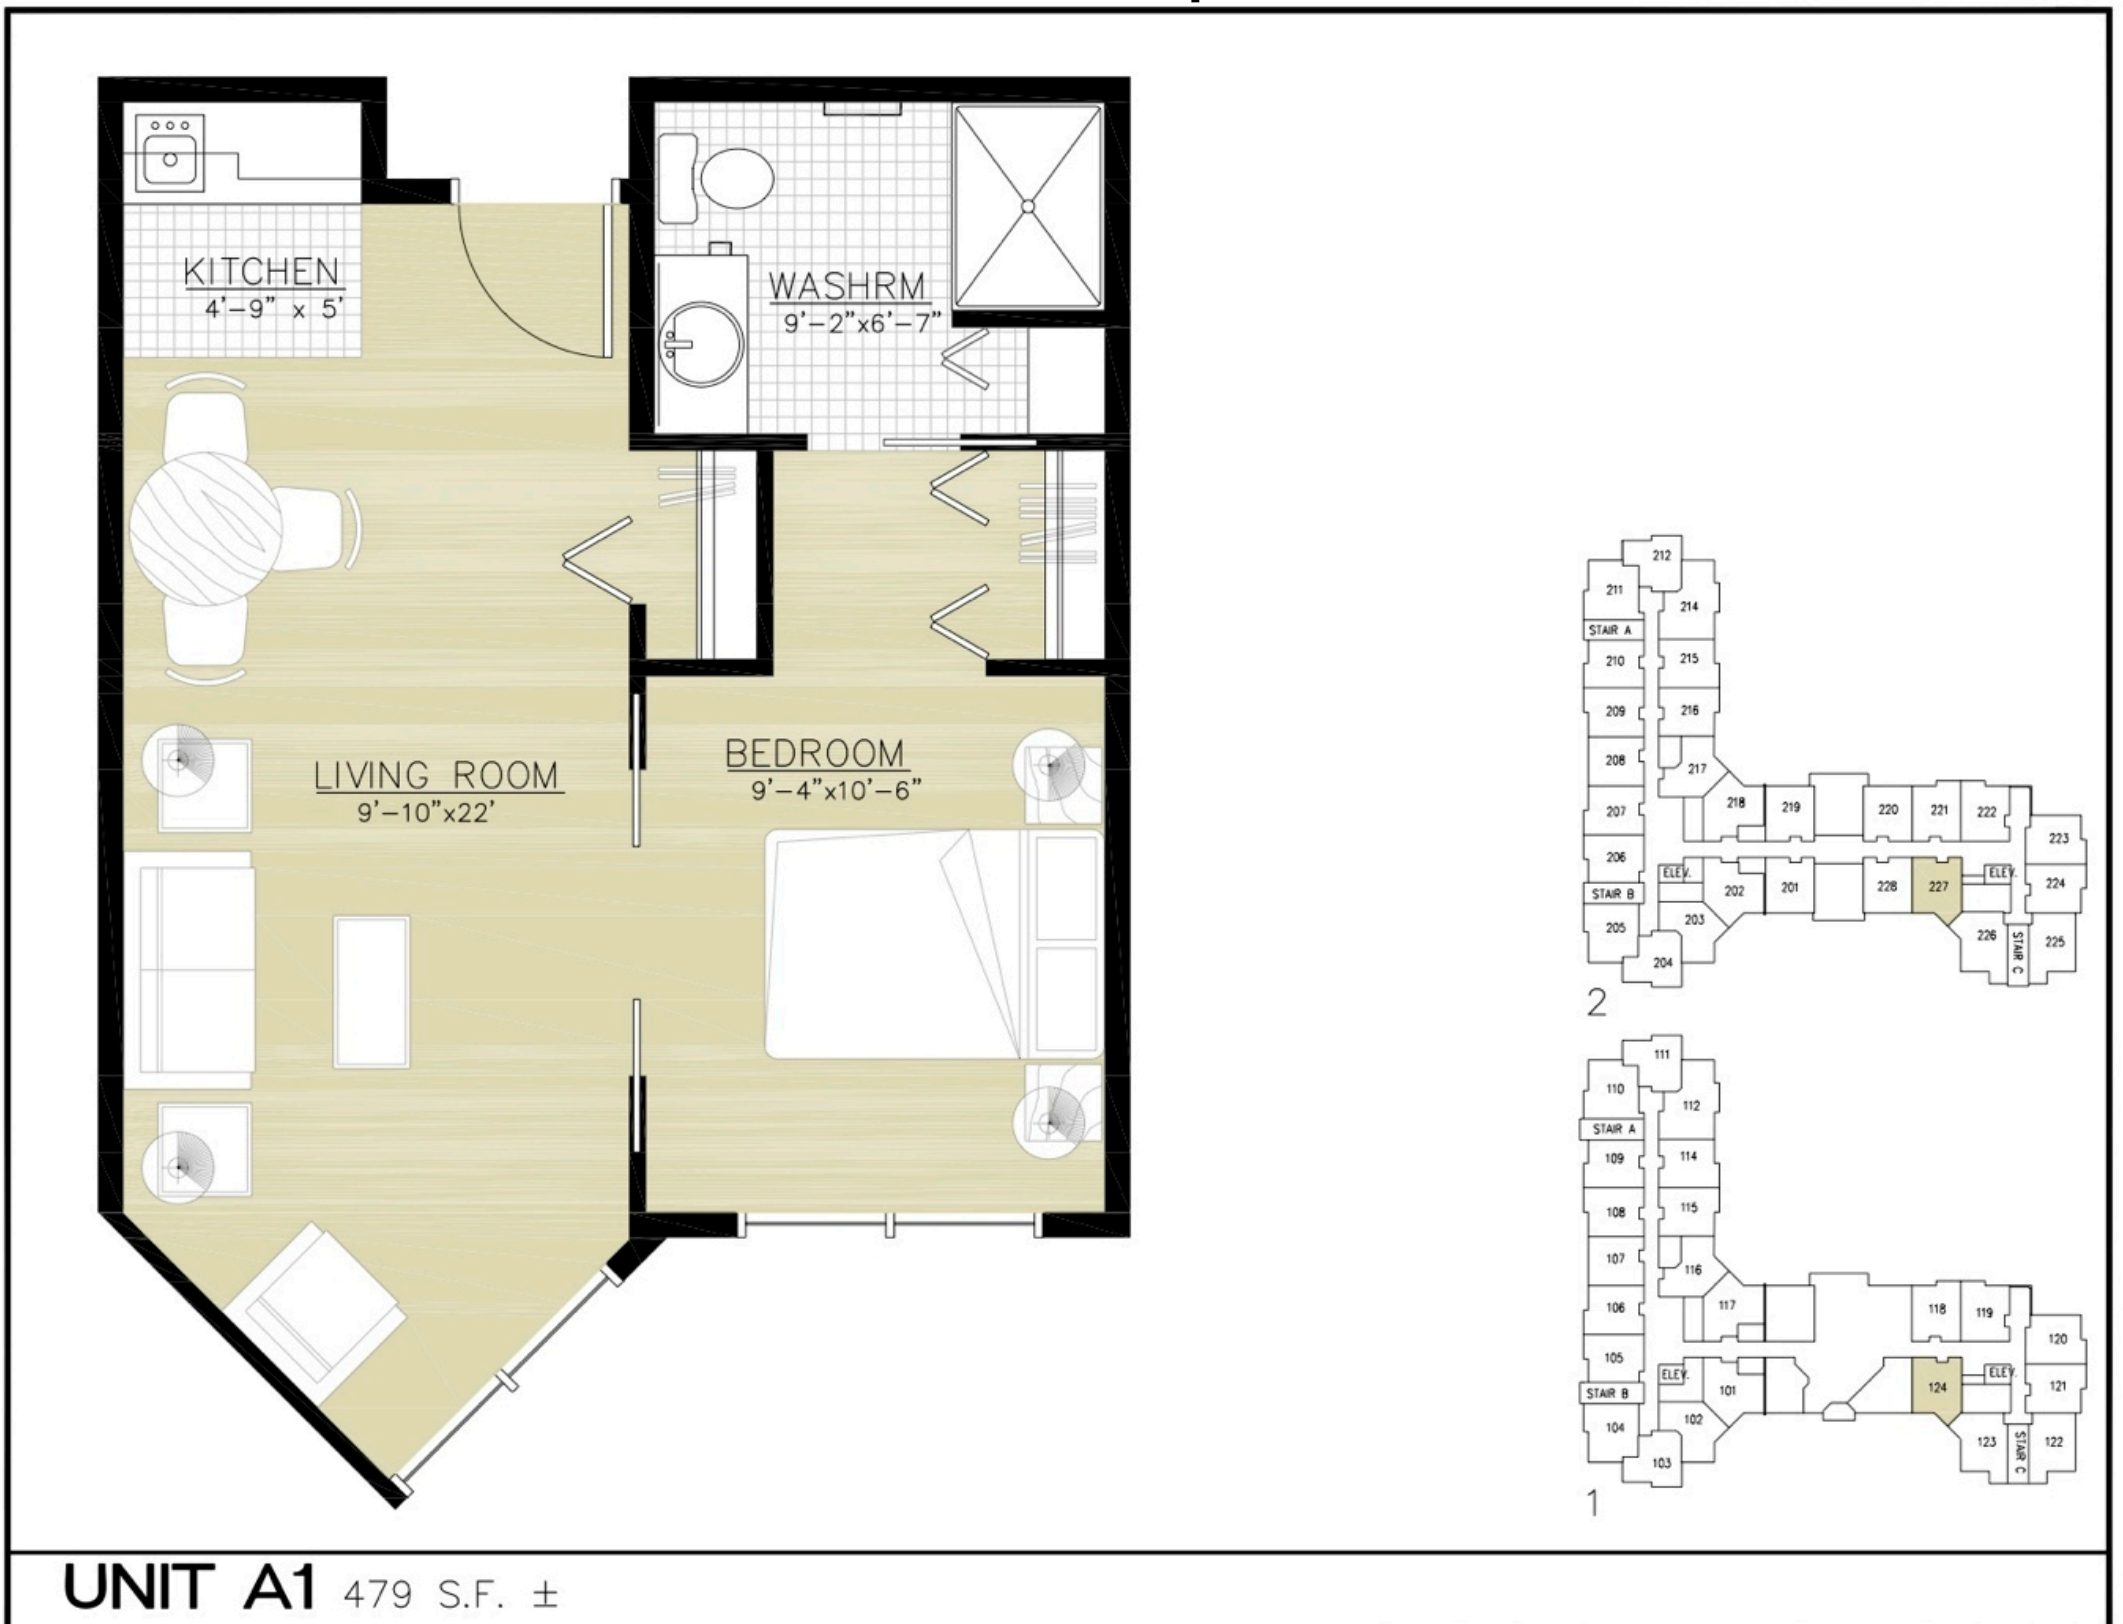

Hallmark on the Park - Assisted Living

3055 Princess Street, Abbotsford, BC

Unit A1 - 479± square feet

Please give us a call with your questions, and we'll be happy to help.

604.859.0053 or 1.866.399.0053
info@hallmarkretirement.ca
www.hallmarkretirement.ca