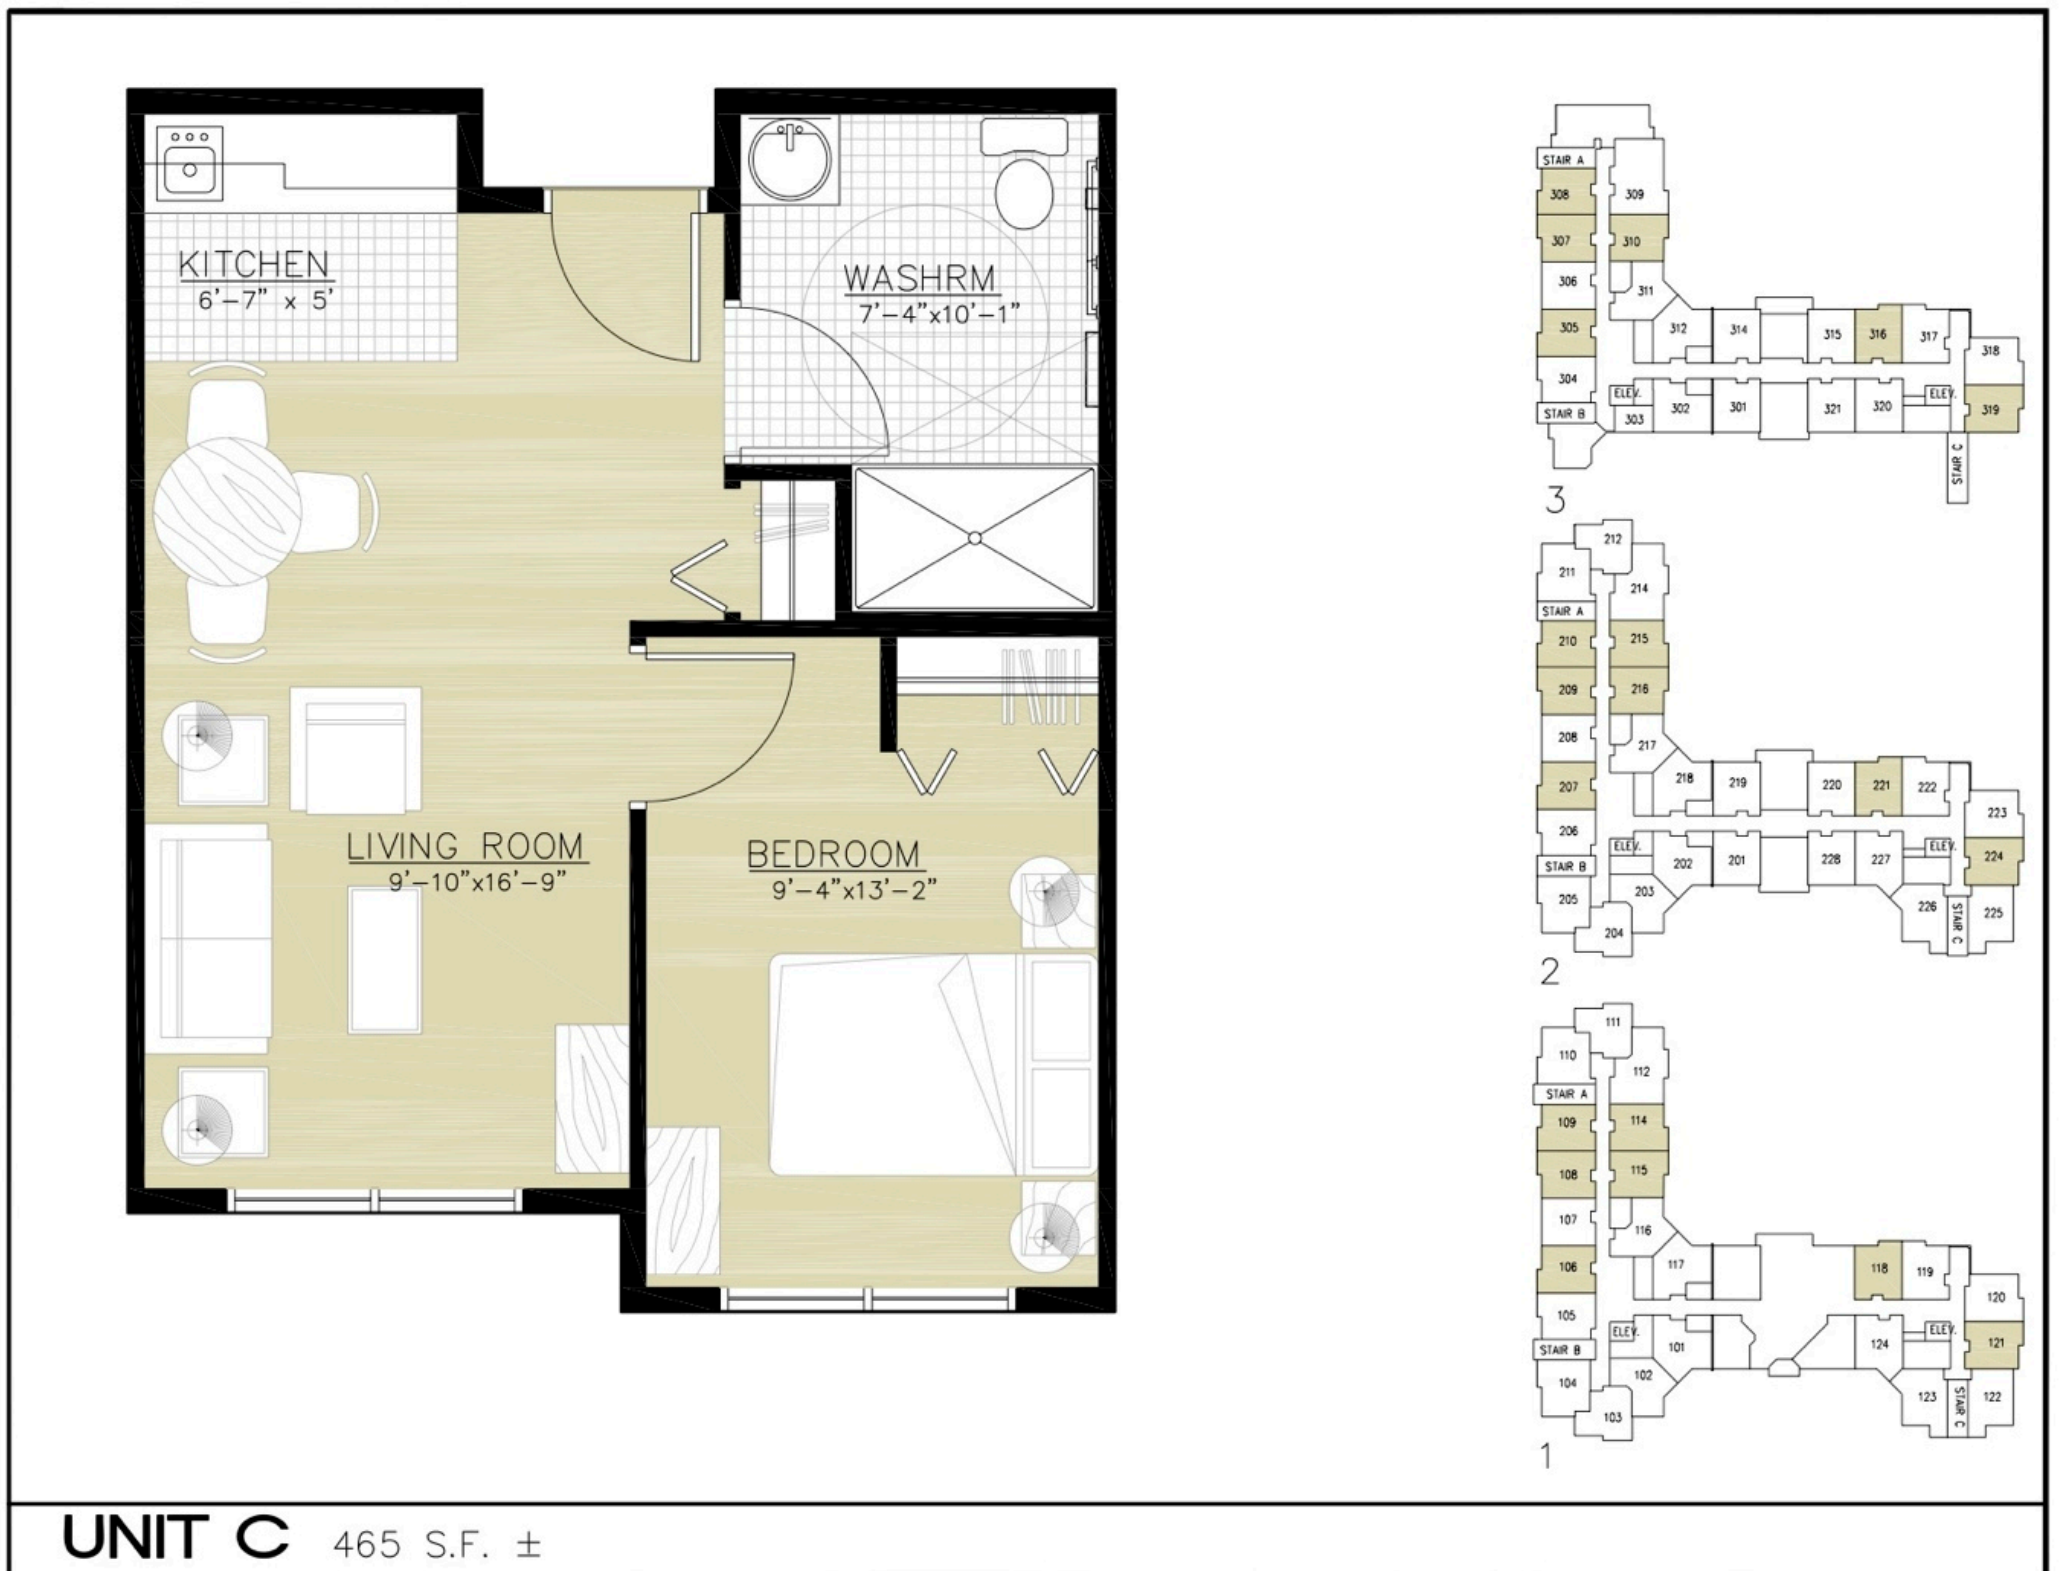

Hallmark on the Park - Assisted Living

3055 Princess Street, Abbotsford, BC

Unit C - 465± square feet

Please give us a call with your questions, and we'll be happy to help.

604.859.0053 or 1.866.399.0053
info@hallmarkretirement.ca
www.hallmarkretirement.ca