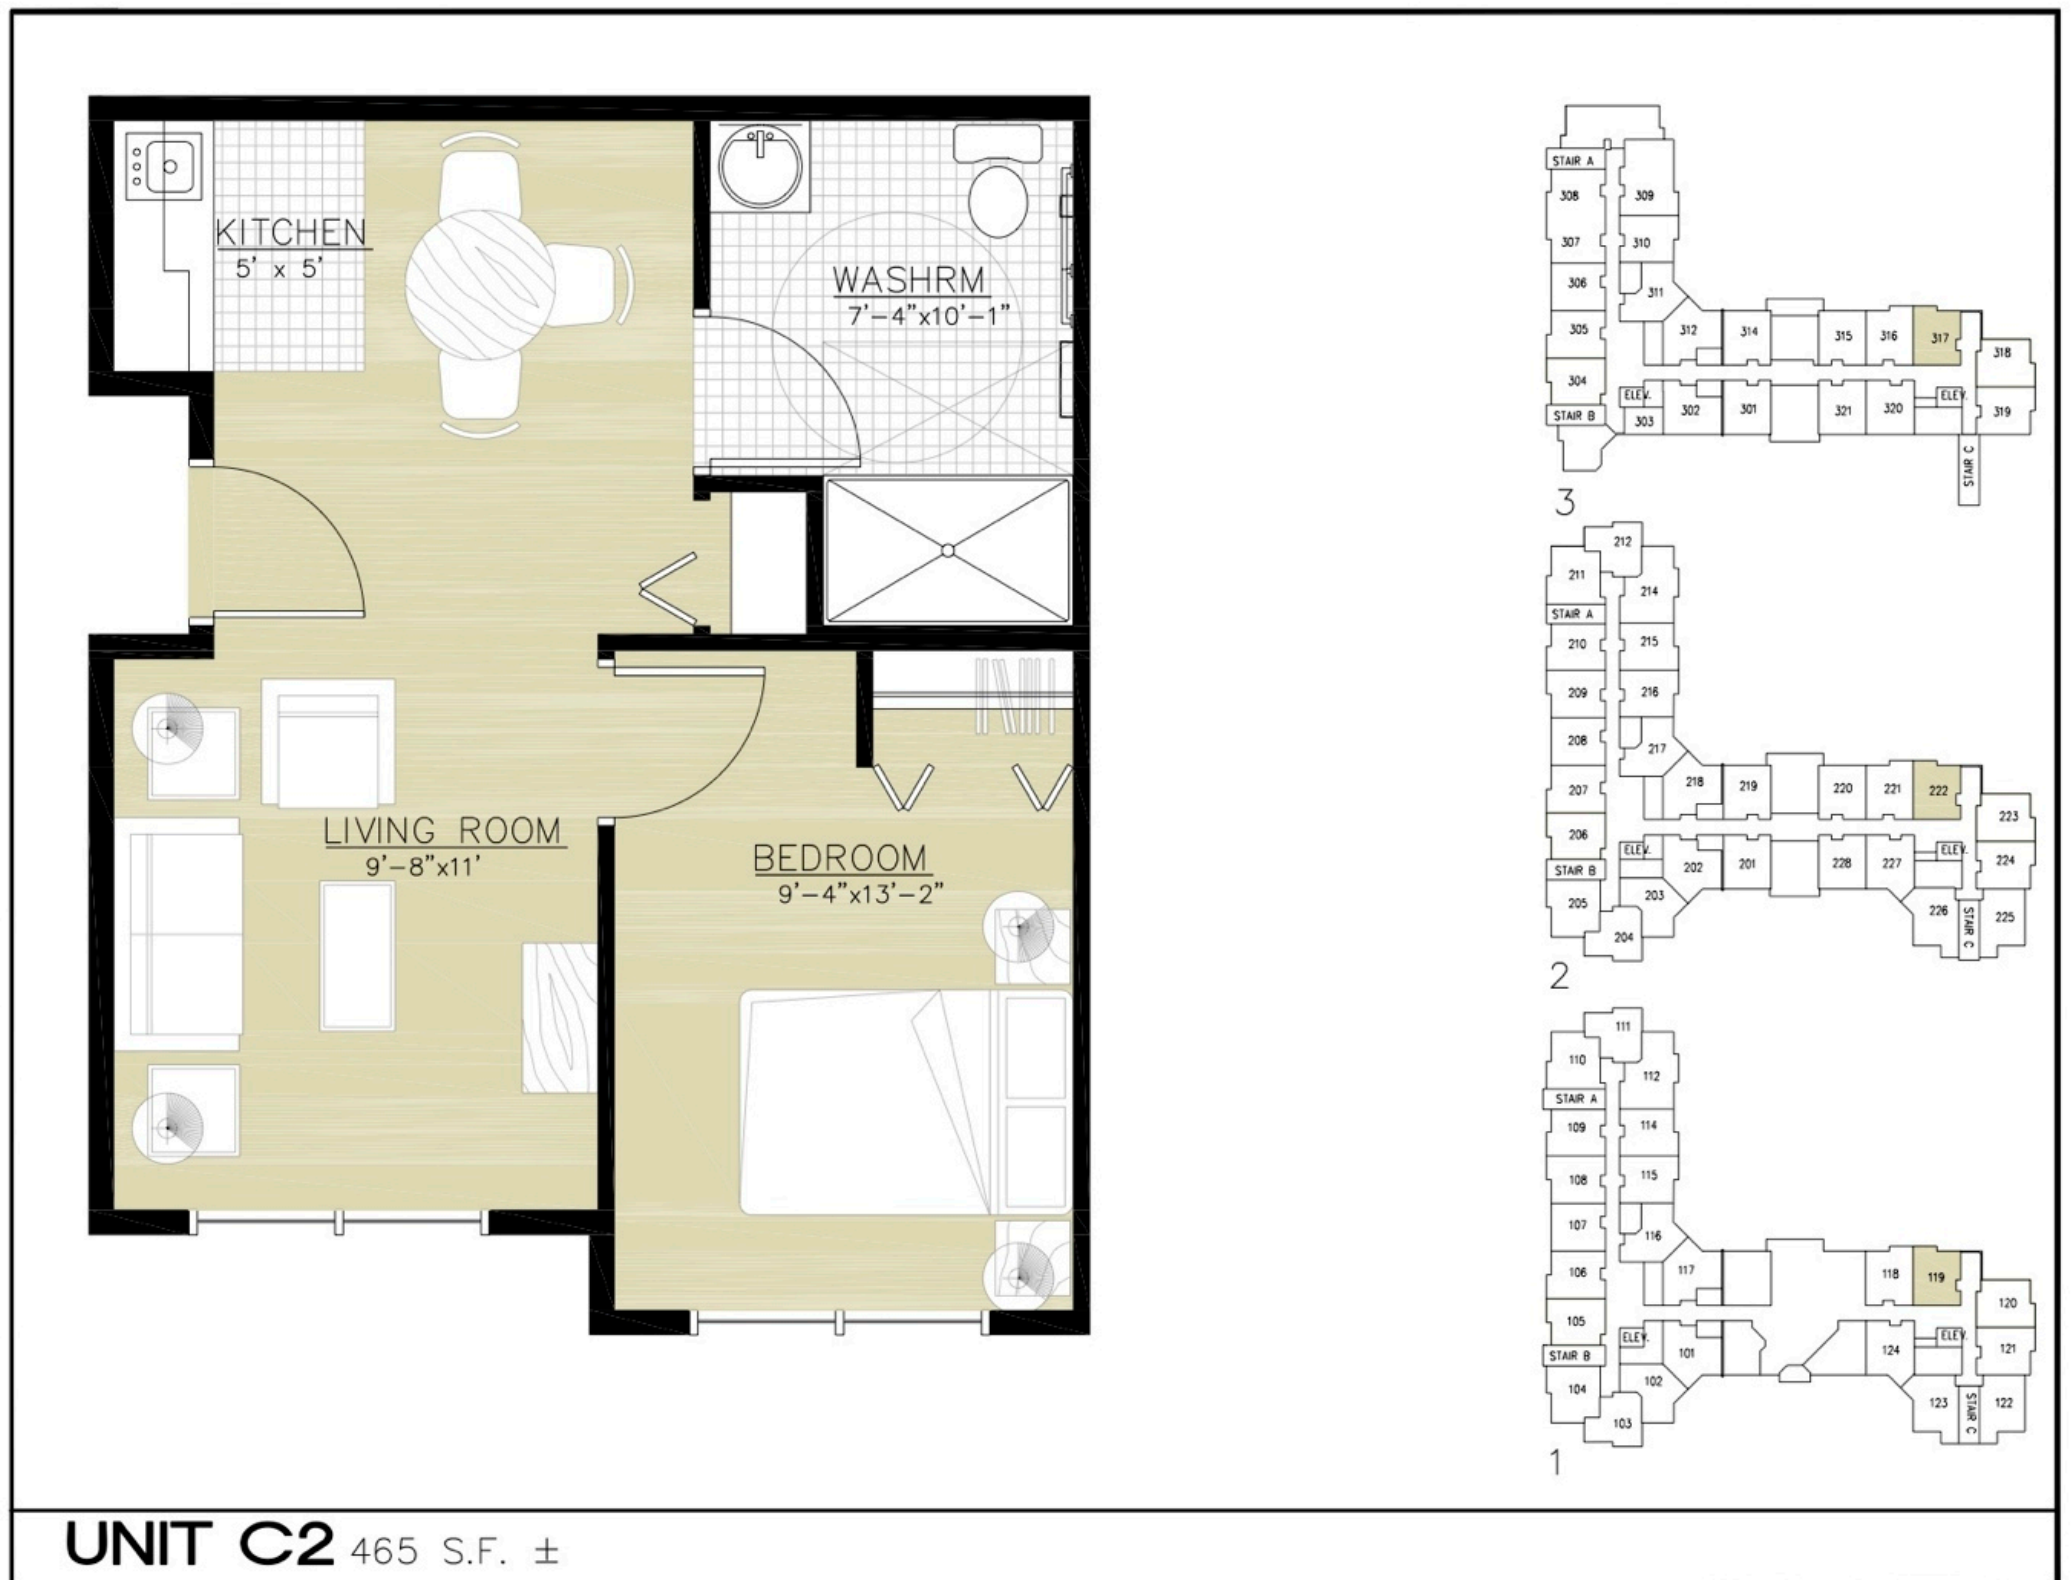

Hallmark on the Park - Assisted Living

3055 Princess Street, Abbotsford, BC

Unit C2 - 465± square feet

Please give us a call with your questions, and we'll be happy to help.

604.859.0053 or 1.866.399.0053
info@hallmarkretirement.ca
www.hallmarkretirement.ca