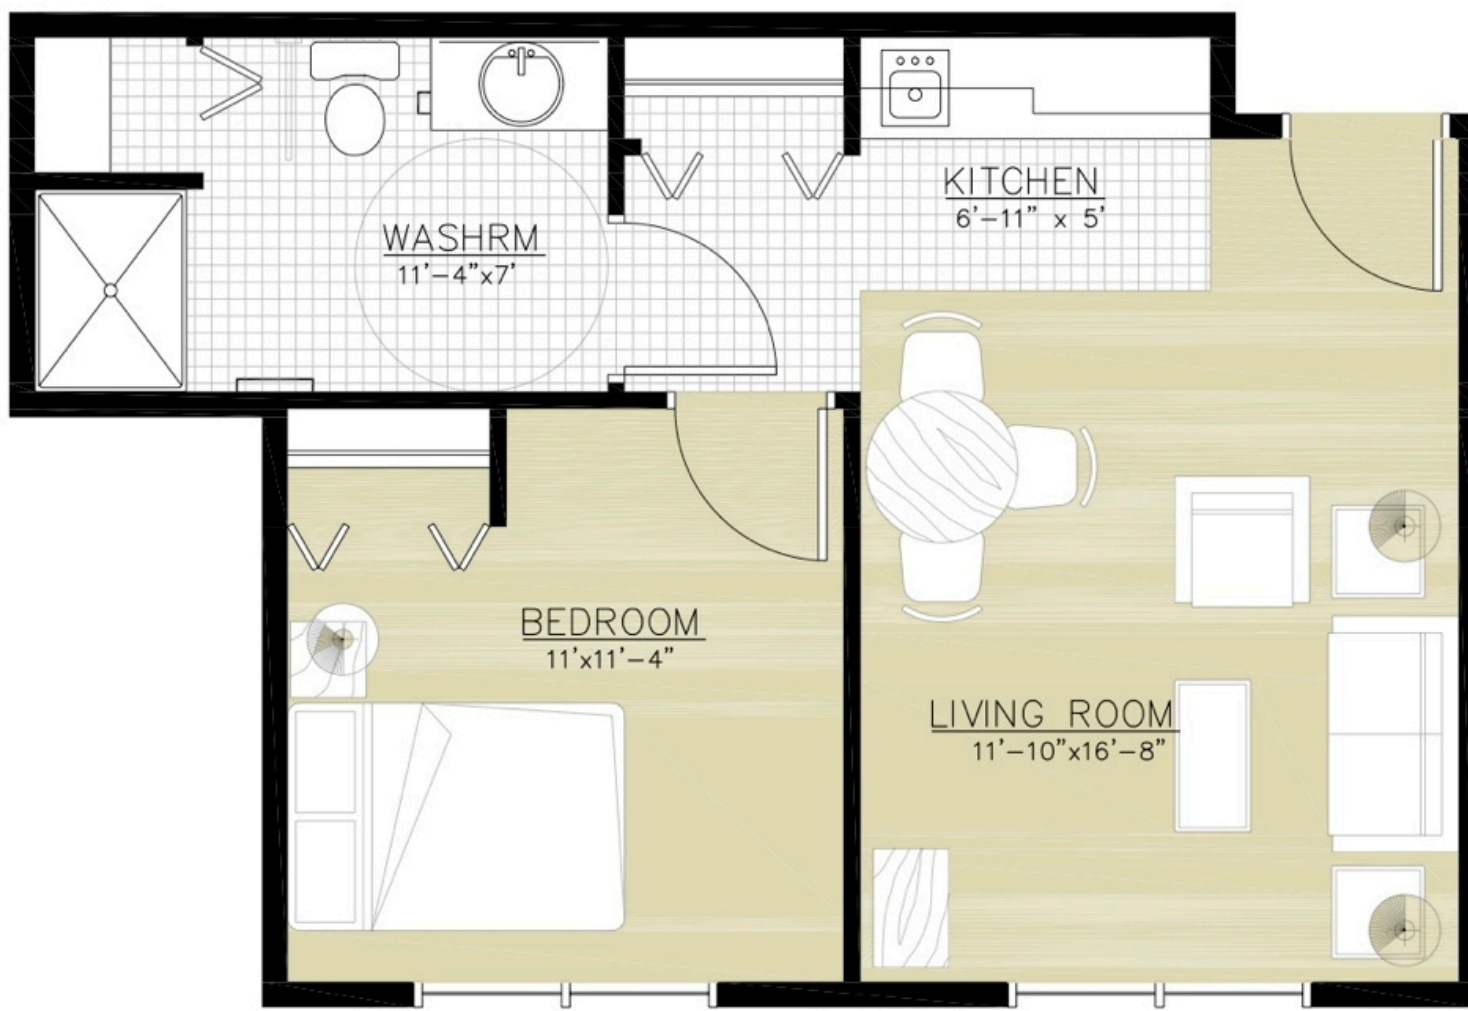

UNIT H 502 S.F. ±

Please give us a call with your questions, and we'll be happy to help.

604.859.0053 or 1.866.399.0053
info@hallmarkretirement.ca
www.hallmarkretirement.ca