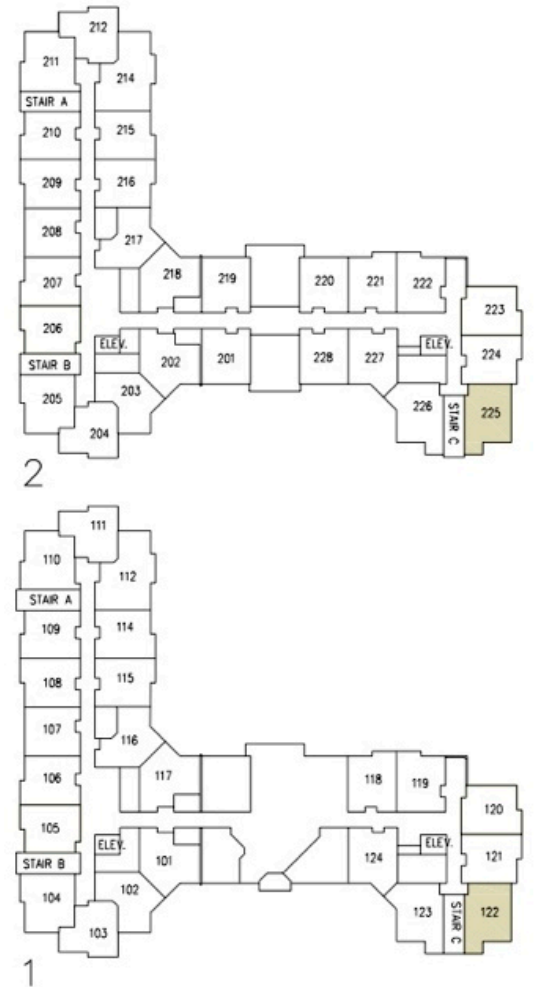

# Hallmark on the Park - Assisted Living

3055 Princess Street, Abbotsford, BC

## Unit H - 502± square feet

**UNIT H** 502 S.F. ±

Please give us a call with your questions, and we'll be happy to help.

604.859.0053 or 1.866.399.0053  
[info@hallmarkretirement.ca](mailto:info@hallmarkretirement.ca)  
[www.hallmarkretirement.ca](http://www.hallmarkretirement.ca)