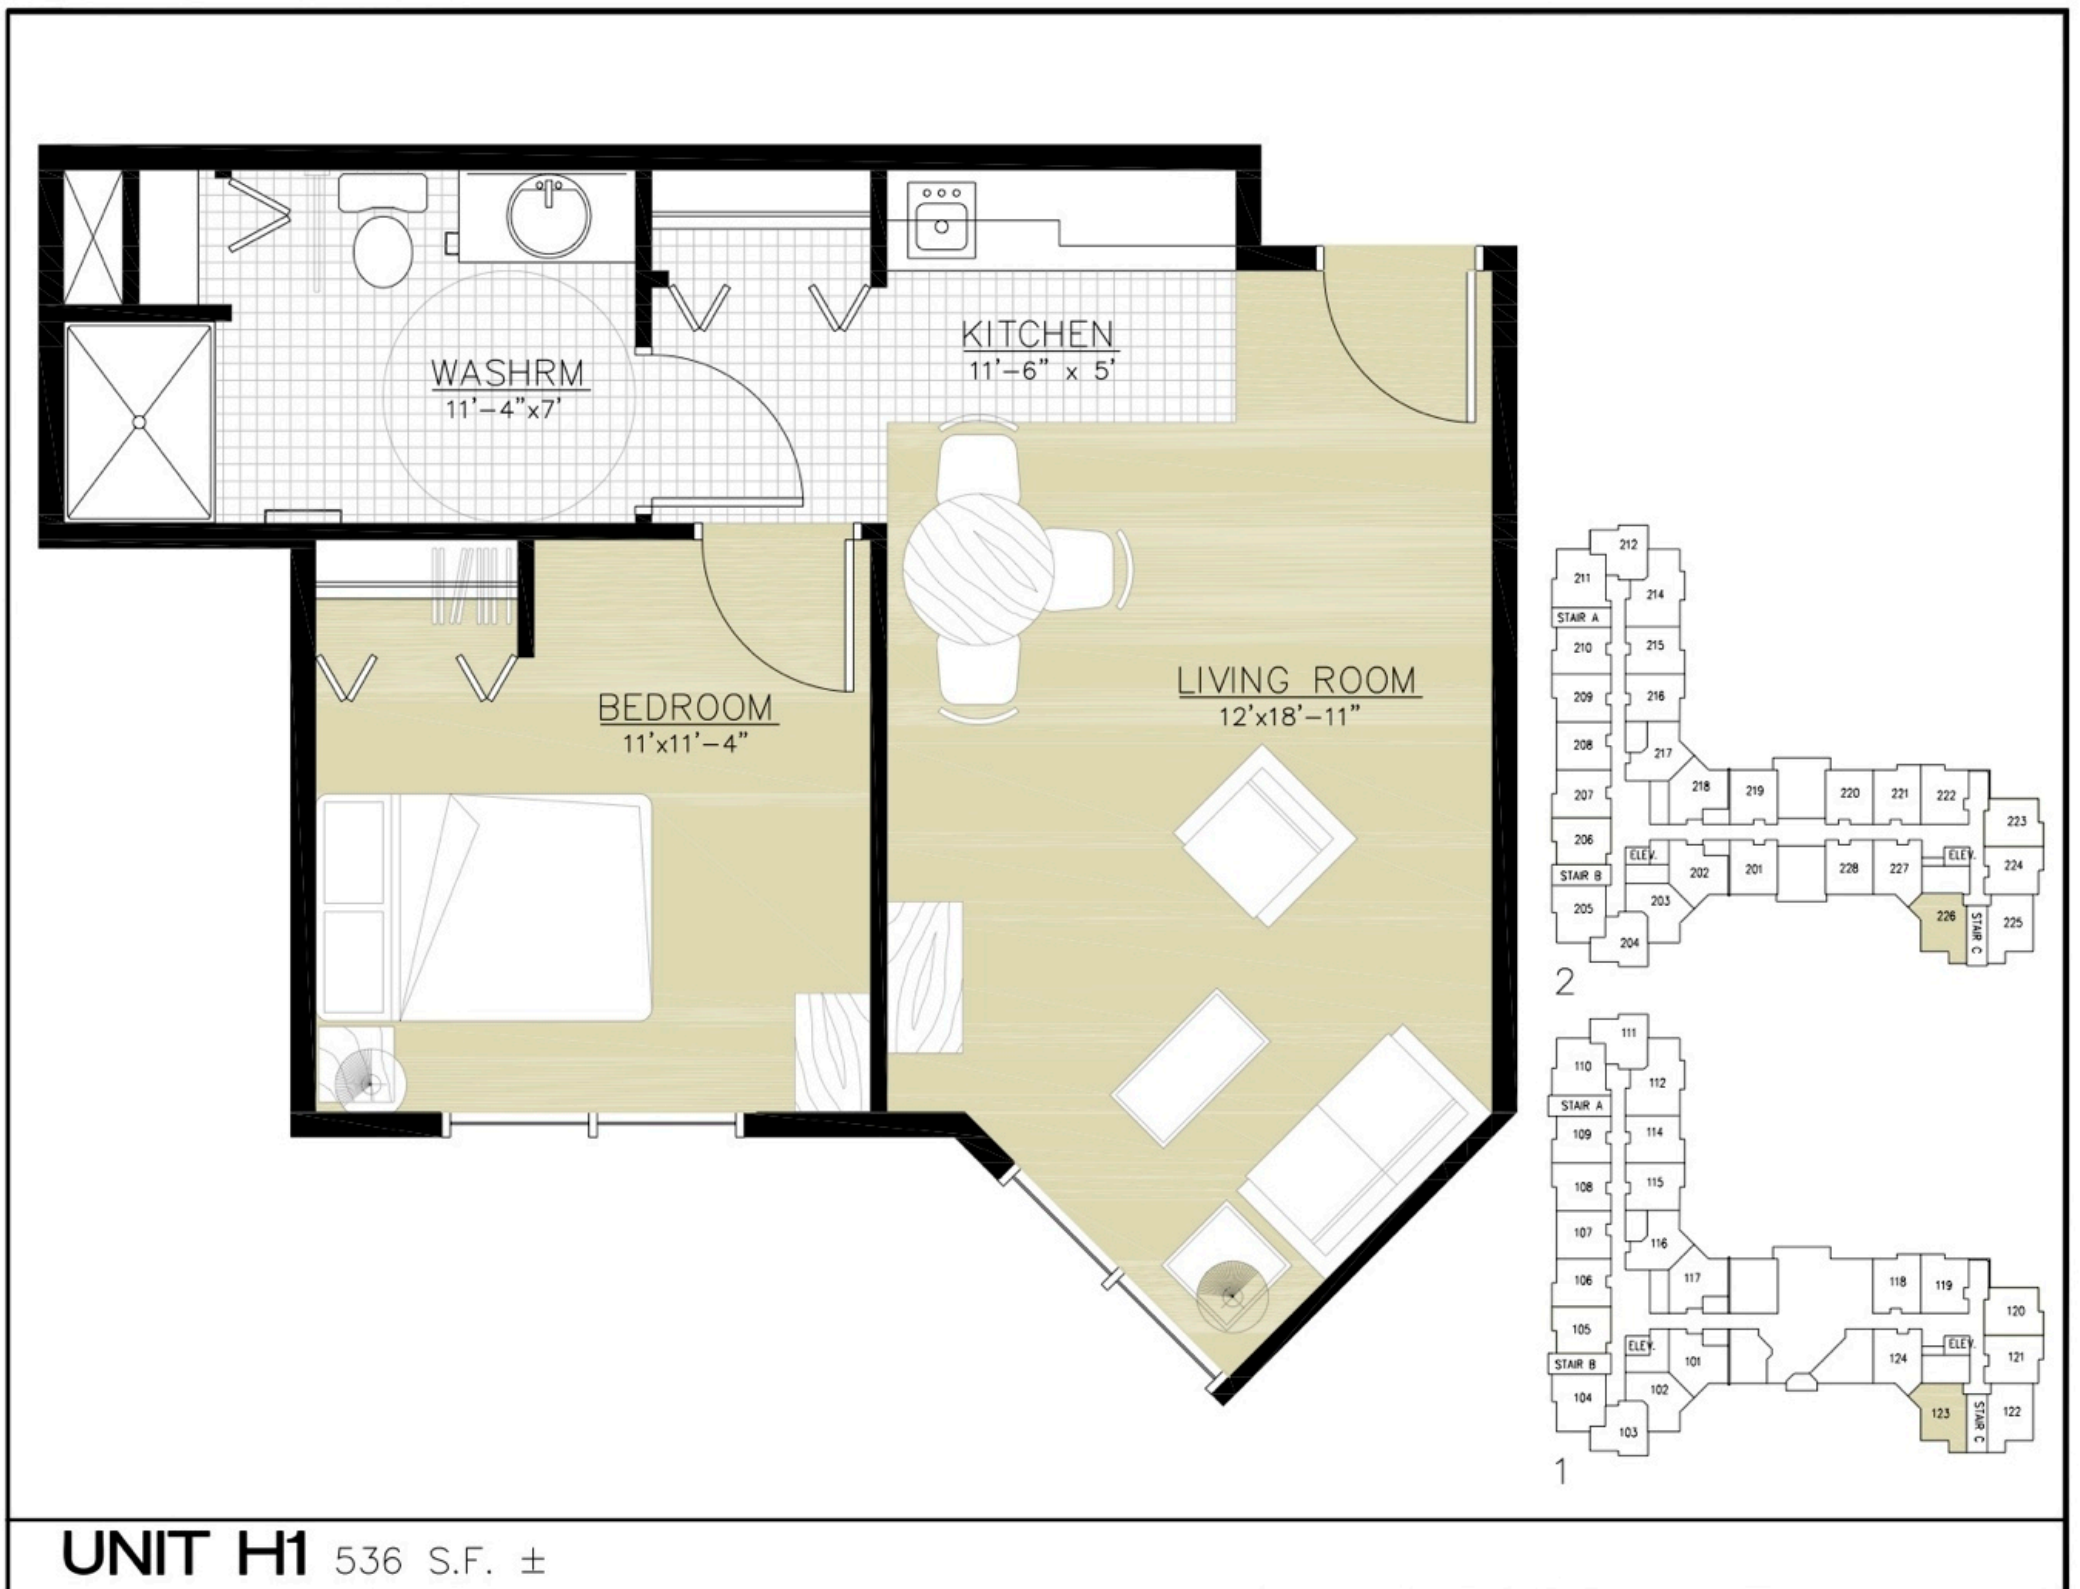

Hallmark on the Park - Assisted Living

3055 Princess Street, Abbotsford, BC

Unit H1 - 536± square feet

Please give us a call with your questions, and we'll be happy to help.

604.859.0053 or 1.866.399.0053
info@hallmarkretirement.ca
www.hallmarkretirement.ca